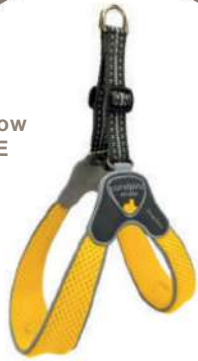

CINQUETORRI SOFTY LINE

ARNÉS Cod. C100

coralpina®
PET SOUL

yellow
YE